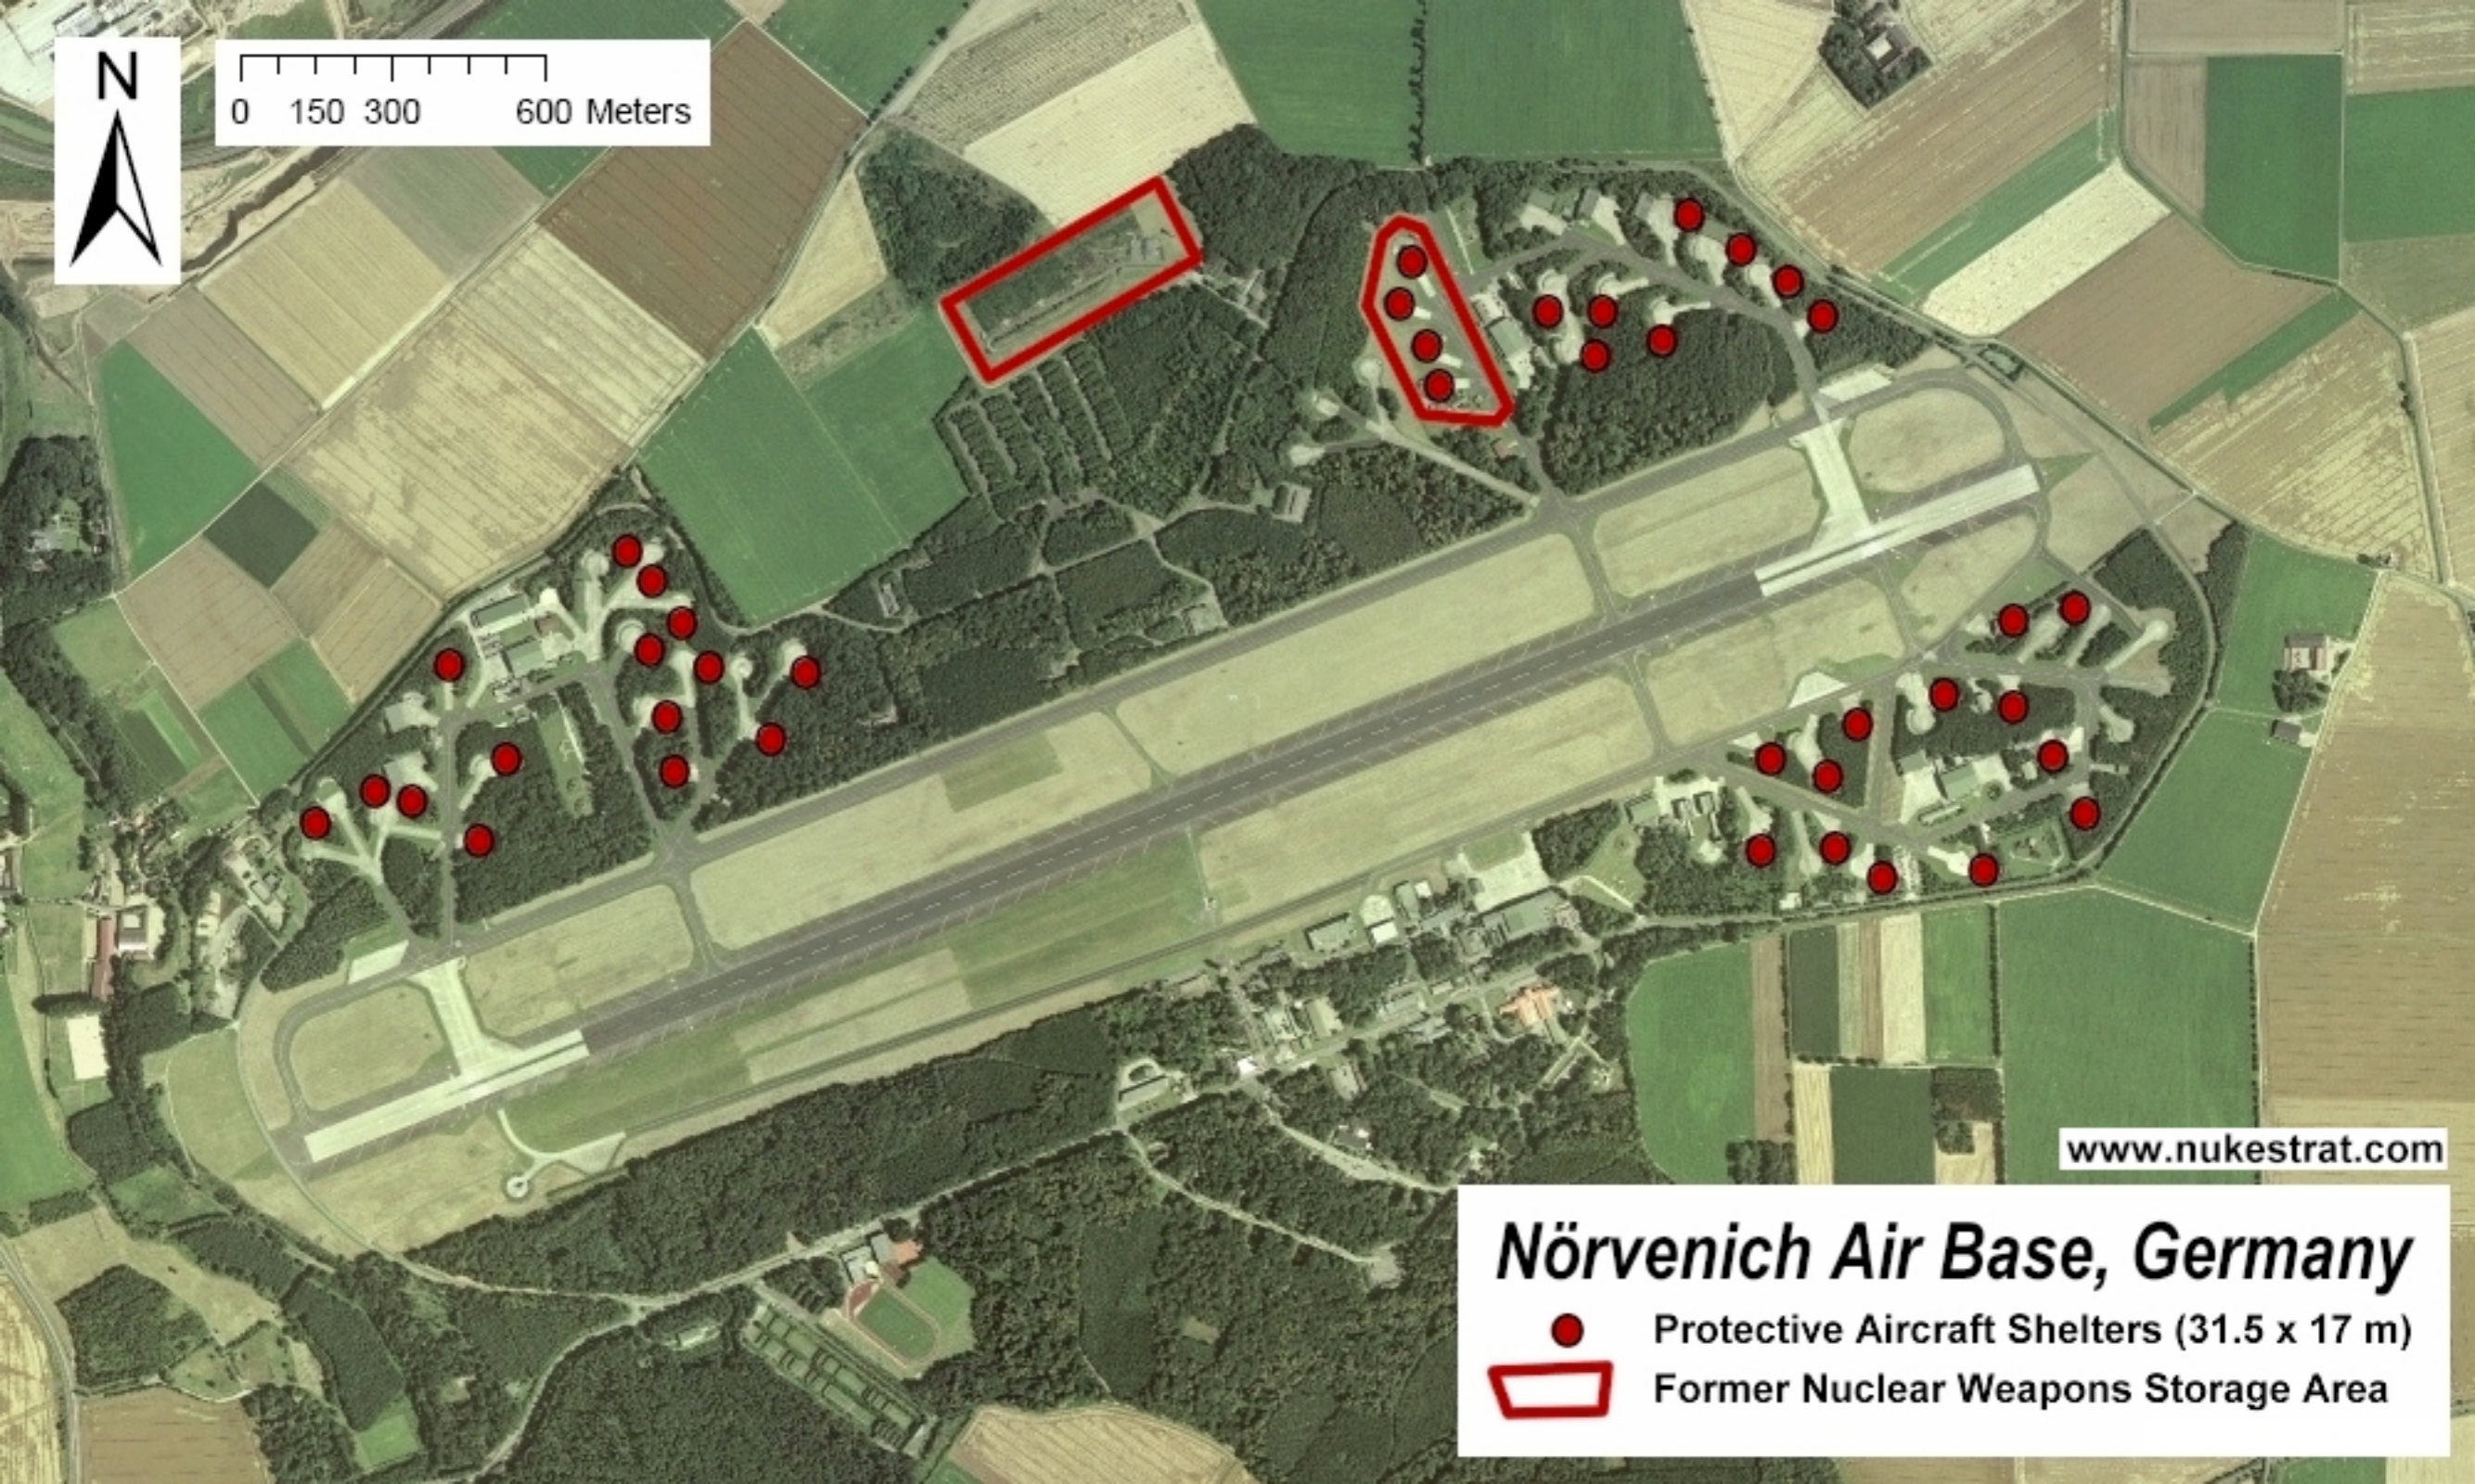

0 150 300 600 Meters

[www.nukestrat.com](http://www.nukestrat.com)

## ***Nörvenich Air Base, Germany***

-  Protective Aircraft Shelters (31.5 x 17 m)
-  Former Nuclear Weapons Storage Area